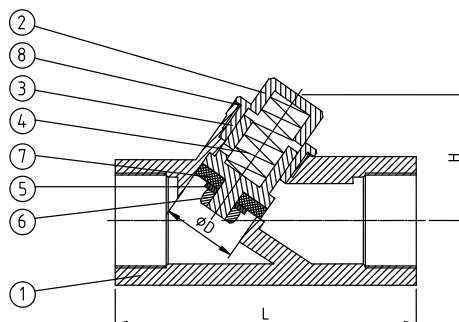

## Description

The check valves RV600 are spring-loaded with threaded connection. The flow is reduced and contains a blow-off-proof spool.

## Product features

- Face to face dimension nach DIN 3202 M8
  - Max. working pressure 40 bar
  - Min. opening pressure 0.15 bar
  - Rating Threaded connection DIN 2999
  - Temperature range -10°C ÷ 200°C
- The check valves RV600 meet the safety requirements of the pressure Equipments Directive 97/23/EC (PED) appendix 1 for fluids of the groups 1 and 2

## Dimensions

Code	DN	Rp"	L	H	ØD	kg
RV600014	8	¼	65	30	12	0,25
RV600038	10	¾	65	30	12	0,25
RV600012	15	½	65	34	12	0,25
RV600034	20	¾	75	39	17,4	0,40
RV600100	25	1	91	42	20	0,60
RV600114	32	1 ¼	110	50	32	0,85
RV600112	40	1 ½	120	57	35	1,10
RV600200	50	2	151	70	45	1,60